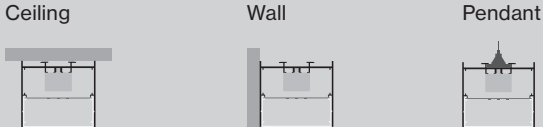

BASO 4.0 DIRECT

PERFORMANCE

- Up to 111lm/W efficiency
- 500 / 955 lm/ft
- CRI > 80 & CRI > 90
- Damp rated

MOUNTING

FIELD-CUTTABLE FLEX

Down to 1/16"

[link to video](#)

10 Business Days for all QuickShip items

- Maximum quantity: 400'
- "QuickShip" must be clearly listed on PO.
- QuickShip items must be on Separate Purchase Order.
- QuickShip orders must be received with complete and correct catalog numbers.
- Variant request will not qualify for QuickShip program.
- QuickShip orders must be received before 2 pm EST. After 2 pm, shipping will be based on the next business day.
- QuickShip orders are based on standard XAL terms for payment.
- Order change of any type will affect shipping times.
- Partial shipments may be required based on current factory inventory.

Declare

5 YEAR
limited
led warranty

Catalog Number Example

BASO4.0-PDT-BL-30K-010V-955LF-ST-96IN

A RANGE

QS BASO 4.0 BASO4.0

F OUTPUT LM/FT

QS 500lm/ft 100% ↓ 0 5 0 0 L F
QS 955lm/ft 100% ↓ 0 9 5 5 L F

B MOUNTING

QS Surface SUR
QS Pendant PDT

G CIRCUIT / EM

QS Single circuit *

C COLOR

QS White WH
QS Black BL

H SHAPE / PATTERN

QS Linear / straight ST
QS Linear / straight + flex inset S F
includes 1ft. field-cuttability section; only available for 4' and 8' segments

D CCT

QS 3000 K 3 0 K
QS 3500 K 3 5 K

K DIMENSIONS IN INCH

QS Linear 4' 4 8 I N
QS Linear 6' 7 2 I N
QS Linear 8' 9 6 I N
QS Custom length XXFT
(QS in 2' increments only)

E DIMMING

QS 0-10V 1% 0 1 0 V

BASO
basolighting.com
xalusa.com