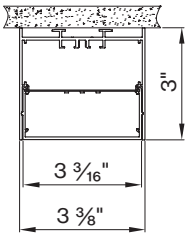

#### K DIMENSIONS IN INCH

**QS** Linear 4' 4 8 I N  
**QS** Linear 6' 7 2 I N  
**QS** Linear 8' 9 6 I N  
**QS** Custom length XXFT  
(QS in 2' increments only)

#### E DIMMING

**QS** 0-10V 1% 0 1 0 V

**BASO**  
basolighting.com  
xalusa.com

**Technical data**

	SIZE TYPE	LED COLOR TEMPERATURE	INPUT WATTS	DELIVERED LM TOTAL	LIGHT DISTRIBUTION	DELIVERED LM DIRECT	DELIVERED LM INDIRECT	OPTICAL EFFICIENCY	LUMINAIRE EFFICACY
<b>BASO DIRECT</b>									
<b>e LED</b>									
	4' linear	35K	18W	2000lm	100% down	500lm/ft	-	76%	111lm/W
	6' linear		27W	3000lm					
	8' linear		36W	4000lm					
<b>e<sup>2</sup> LED</b>									
	4' linear	35K	36W	3840lm	100% down	955lm/ft	-	76%	106lm/W
	6' linear		54W	5730lm					
	8' linear		72W	7680lm					

**Patterns top view**

**LINEAR**

A	FIXTURES	CODE
48"	1'× 4' linear	ST - 0 4 FT
96"	1'× 8' linear	ST - 0 8 FT
144"	8' + 4' linear	ST - 1 2 FT

DIMENSIONS

**BASO 4.0**

SURFACE direct

PENDANT

direct