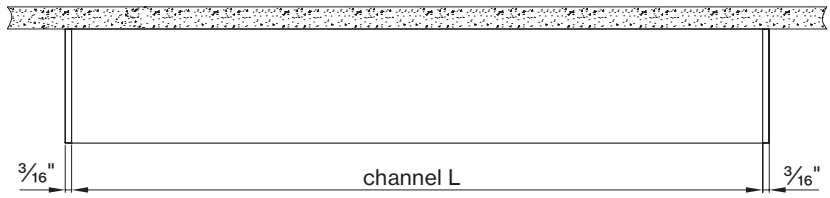

**Patterns top view**

**LINEAR**

A	FIXTURES	CODE
48"	1'× 4' linear	ST - 0 4 FT
96"	1'× 8' linear	ST - 0 8 FT
144"	8' + 4' linear	ST - 1 2 FT

DIMENSIONS

**BASO 4.0**

SURFACE direct

PENDANT

direct