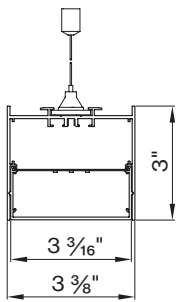

PENDANT

direct

direct / indirect

BASO mounting instructions

Get access to the BASO 4.0 mounting instructions faster by scanning the QR code.

www.xalusa.com/resources/mounting-instructions/baso