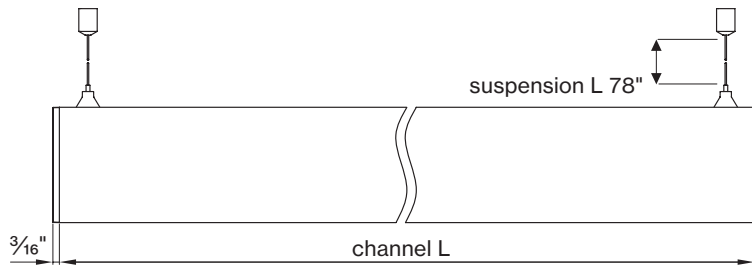

PENDANT

direct

direct / indirect

BASO mounting instructions

Get access to the BASO 4.0 mounting instructions faster by scanning the QR code.

www.xalusa.com/resources/mounting-instructions/baso